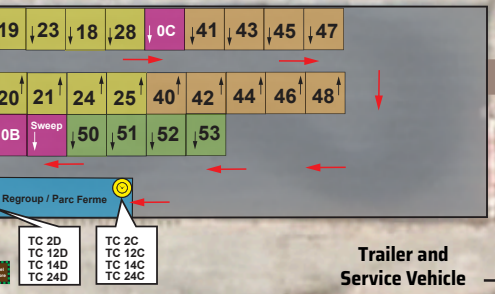

Scale = 20m

Version - 20231007-2

Legend

Scrutineering	Park & View	Rally Service Park	Rally HQ
Fuel Compound	Hotel Guests & Shannon's Teams	Rally Command	Catering
Medical Centre	Rally Liaison	Briefing Room	Toilets

- TC 2A
- TC 2B
- TC 12A
- TC 12B
- TC 14A
- TC 14B
- TC 24A
- TC 24B
- TC 25A

Park "N" View Traffic

Trailer and Service Vehicle Parking